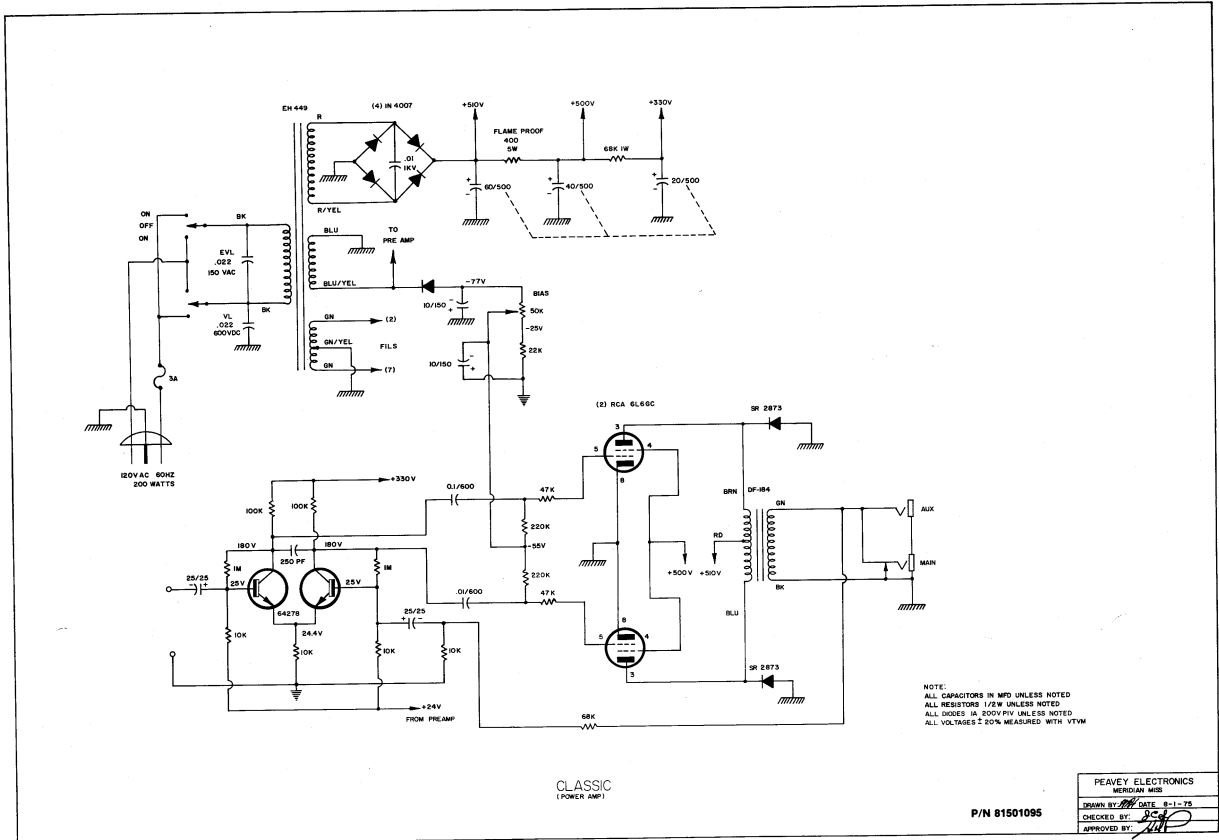

Printed in USA

PEAVEY ELECTRONICS CORP. / 711 "A" Street / P. O. Box 2898 / Meridian, Mississippi

CLASSIC
(POWER AMP)

PEAVEY ELECTRONICS
MERIDIAN, MSB
DRAWN BY: [signature] DATE: 8-1-75
CHECKED BY: [signature]
APPROVED BY: [signature]

P/N 81501095

Printed in USA

PEAVEY ELECTRONICS CORP. / 711 "A" Street / P. O. Box 2896 / Meridian, Mississippi